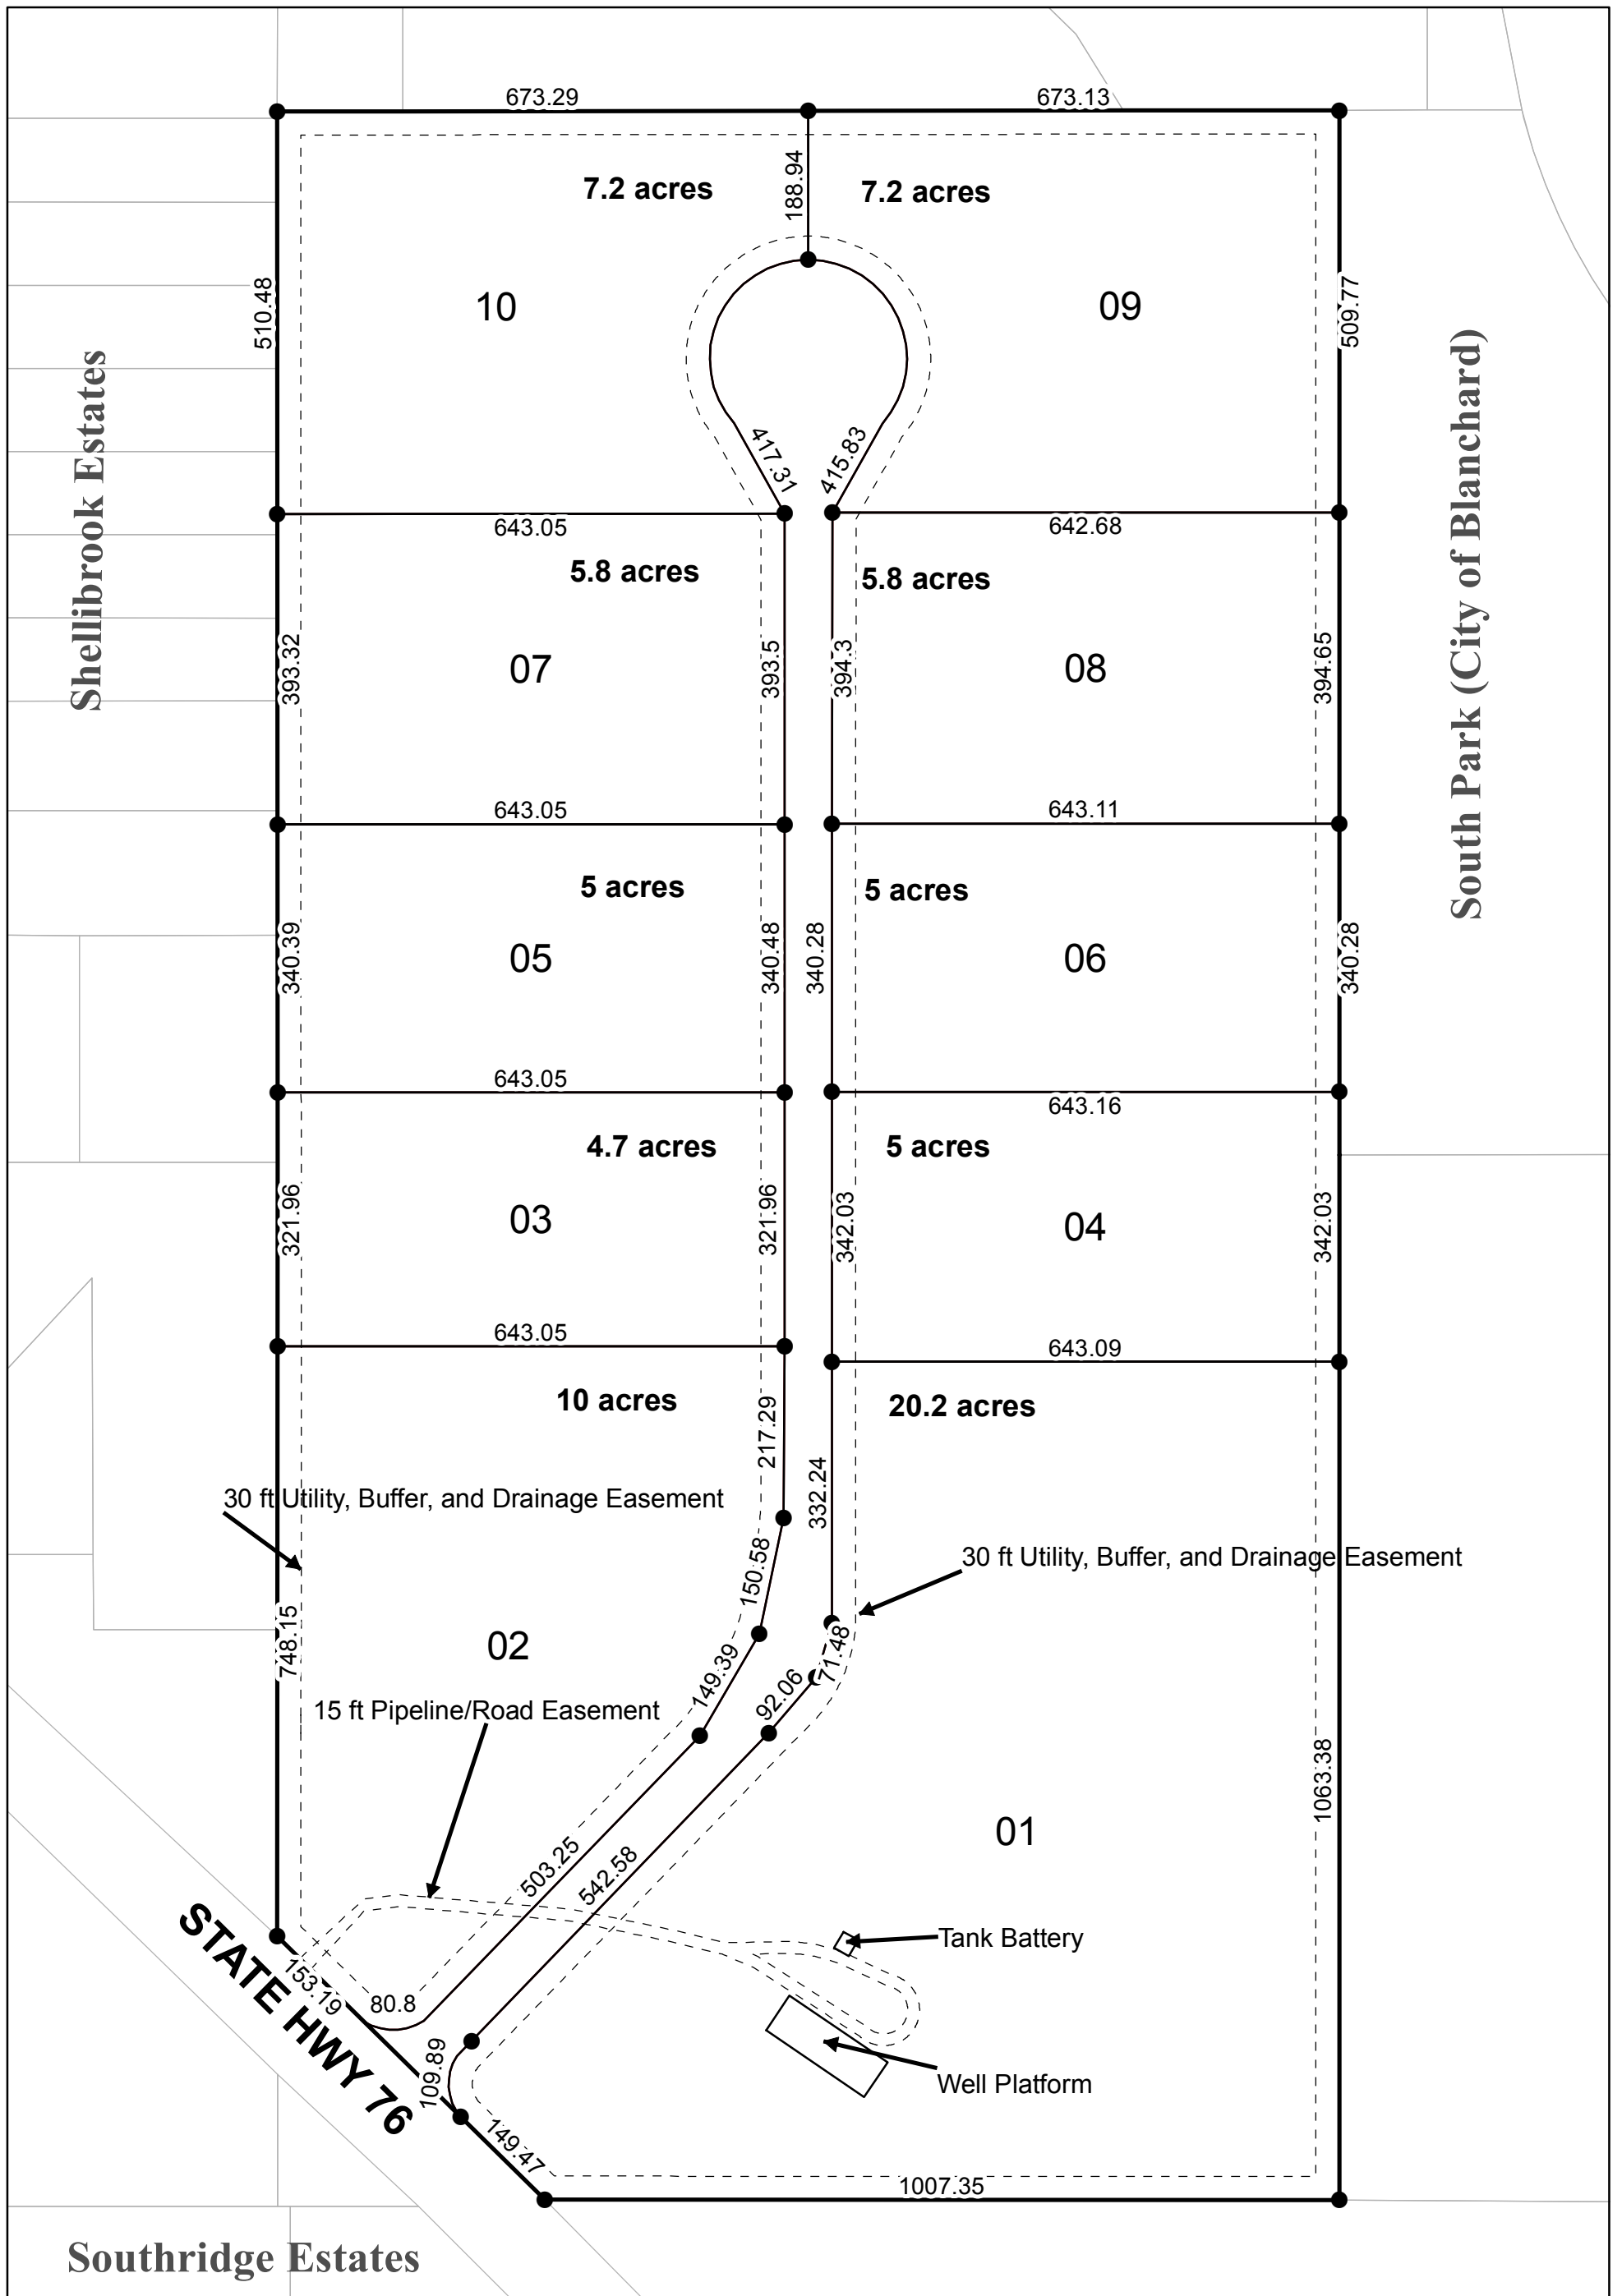

# City of Blanchard Crystal Lake Industrial Park Conceptual Site Plan Revision

July 16, 2014

Drawn By: D Ofsthun

1 inch = 200 feet

N

Southridge Estates

Shellbrook Estates

South Park (City of Blanchard)